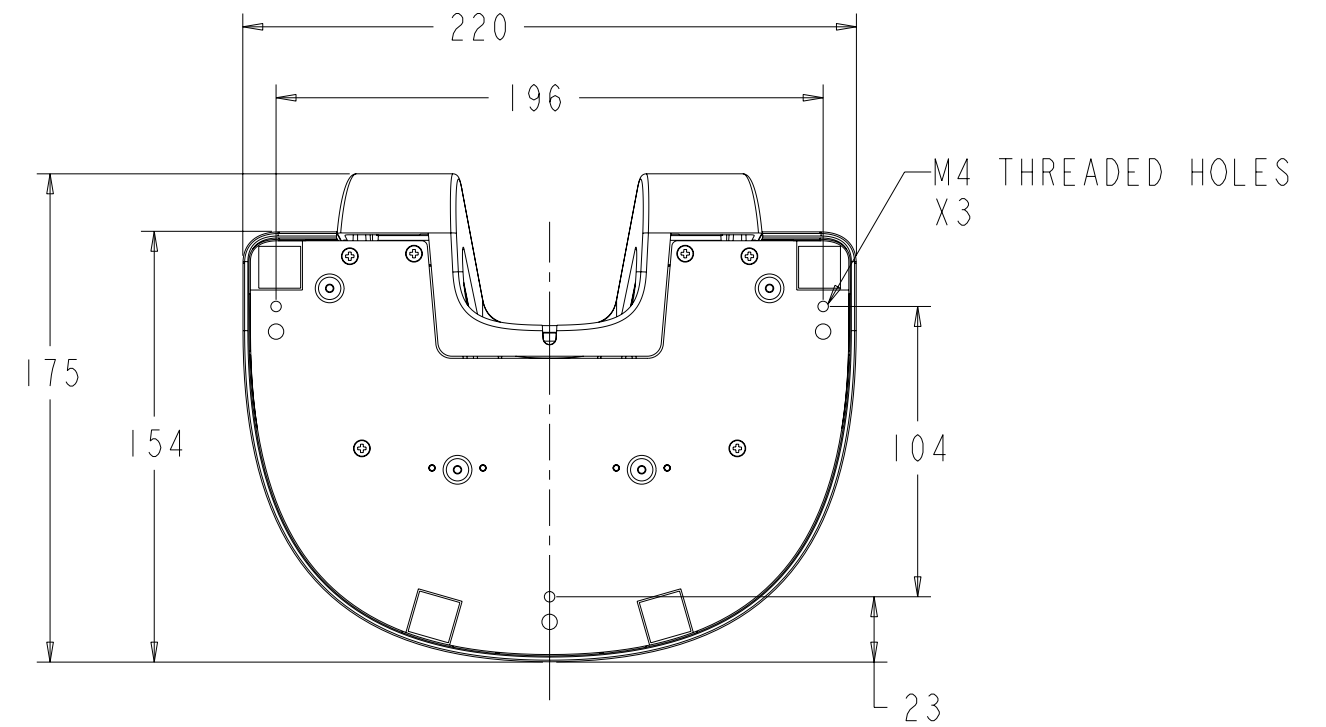

TILT -5° FROM VERTICAL

TILT 90° FROM VERTICAL

SNAP OFF STAND COVER  
TO MOUNT STAND WITH  
OPTION 1.

**MOUNT OPTION 1**

**MOUNT OPTION 2**

BOTTOM VIEW

**VESA MOUNT**

**CONNECTOR PANEL**