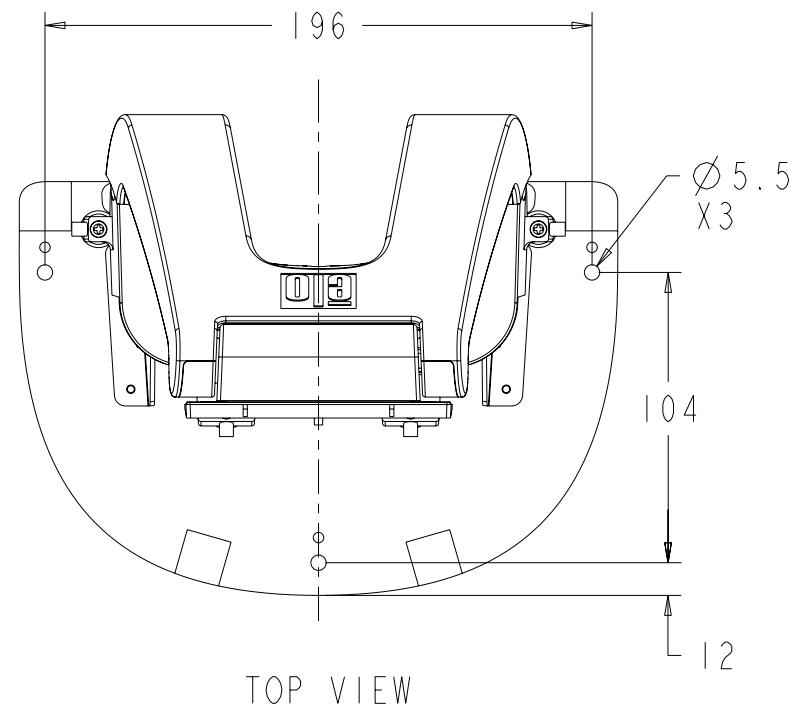

TILT -5° FROM VERTICAL

TILT 90° FROM VERTICAL

SNAP OFF STAND COVER  
TO MOUNT STAND WITH  
OPTION 1.

**MOUNT OPTION 1**

**MOUNT OPTION 2**

BOTTOM VIEW

**VESA MOUNT**

**CONNECTOR PANEL**