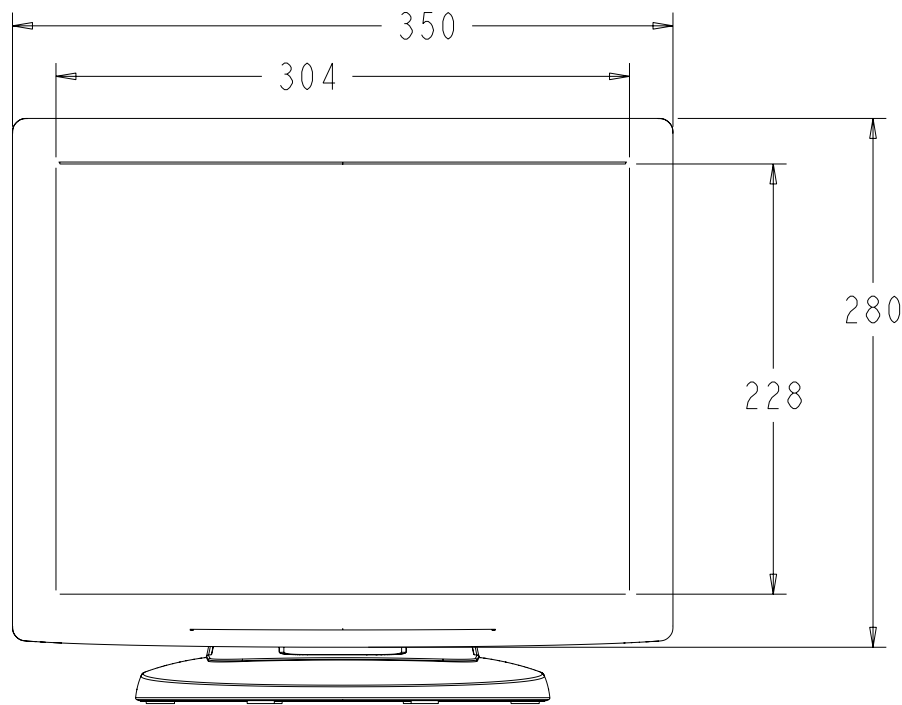

TILT -5° FROM VERTICAL

TILT 90° FROM VERTICAL

SNAP OFF STAND COVER  
TO MOUNT STAND WITH  
OPTION 1.

**MOUNT OPTION 1**

**MOUNT OPTION 2**

BOTTOM VIEW

**VESA MOUNT**

**CONNECTOR PANEL**