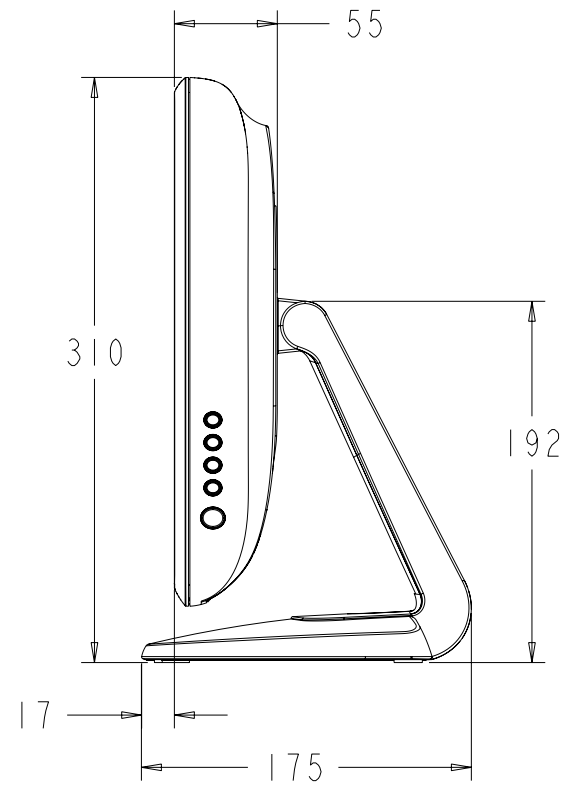

TILT -5° FROM VERTICAL

TILT 90° FROM VERTICAL

SNAP OFF STAND COVER  
TO MOUNT STAND WITH  
OPTION 1.

**MOUNT OPTION 1**

**MOUNT OPTION 2**

BOTTOM VIEW

**VESA MOUNT**

**CONNECTOR PANEL**