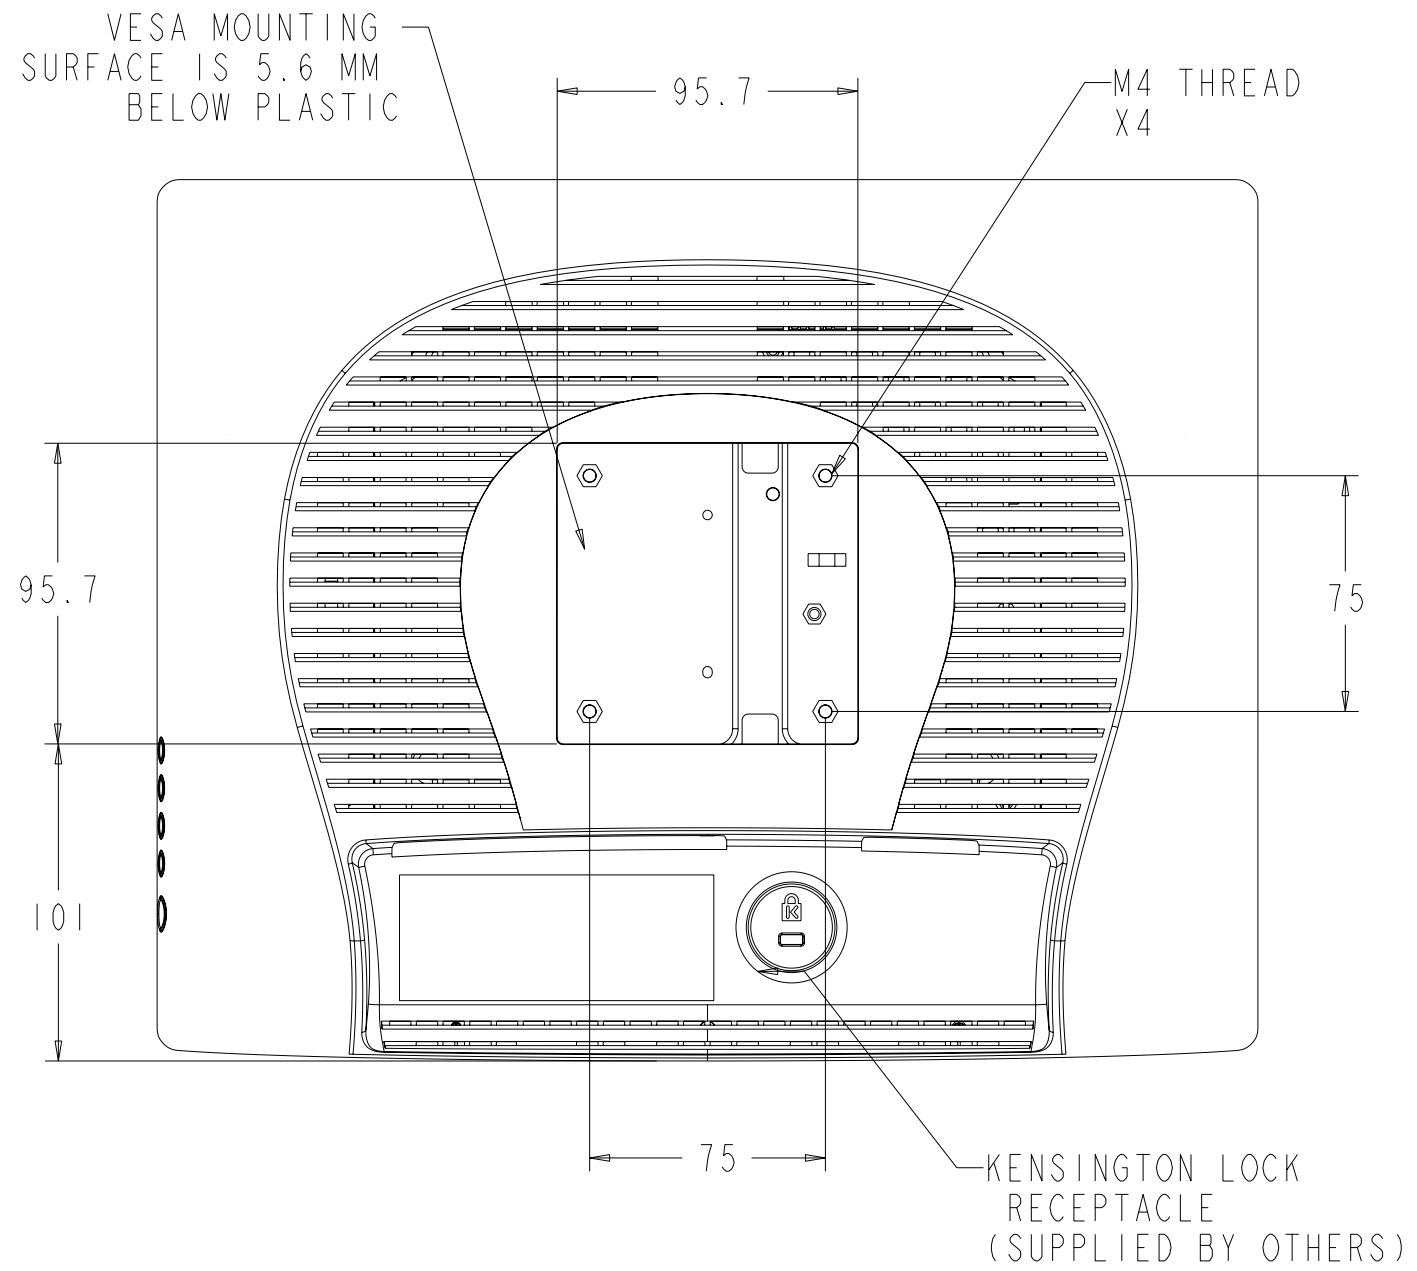

TILT -5° FROM VERTICAL

TILT 90° FROM VERTICAL

SNAP OFF STAND COVER  
TO MOUNT STAND WITH  
OPTION 1.

**MOUNT OPTION 1**

**MOUNT OPTION 2**

BOTTOM VIEW

**VESA MOUNT**

**CONNECTOR PANEL**