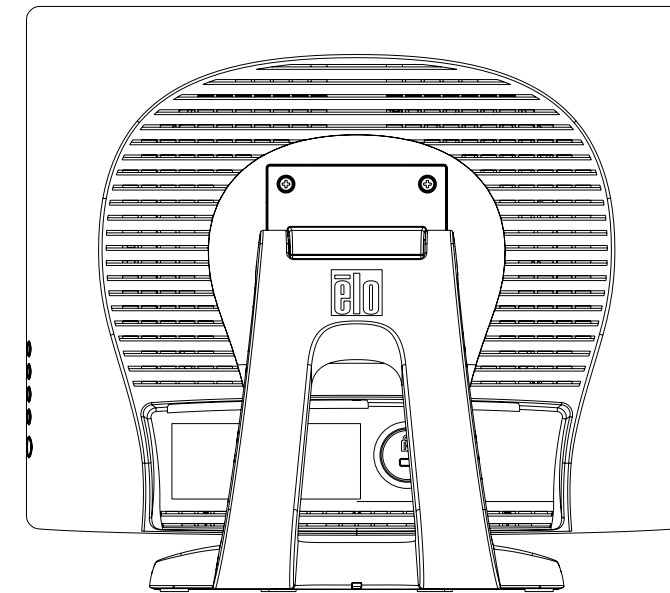

TILT -5° FROM VERTICAL

TILT 90° FROM VERTICAL

SNAP OFF STAND COVER  
TO MOUNT STAND WITH  
OPTION 1.

**MOUNT OPTION 1**

**MOUNT OPTION 2**

BOTTOM VIEW

**VESA MOUNT**

**CONNECTOR PANEL**