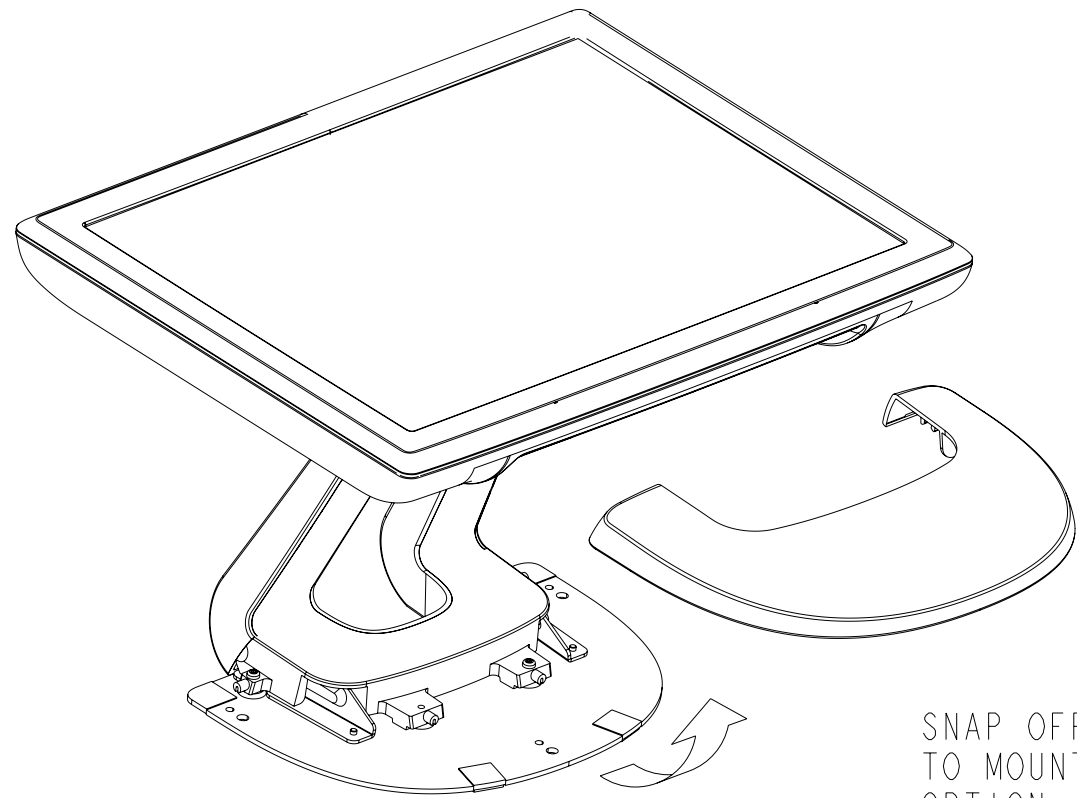

TILT -5° FROM VERTICAL

TILT 90° FROM VERTICAL

SNAP OFF STAND COVER  
TO MOUNT STAND WITH  
OPTION 1.

**MOUNT OPTION 1**

**MOUNT OPTION 2**

BOTTOM VIEW

**VESA MOUNT**

**CONNECTOR PANEL**